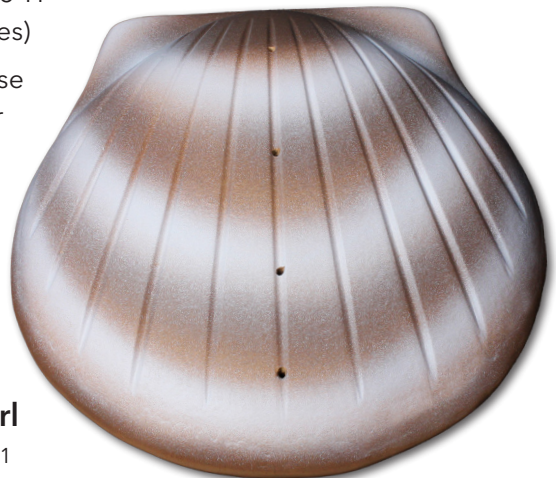

Aqua
AS-01

Sand
SS-01

16" L x 16" W x 6.25" H
(400 Cubic Inches)
Designed for use
in deep water

Coral
CS-01

Pearl
PS-01

Brass Shell Keepsake

(Not to scale)
2.75" L x 3" W
(5 Cubic Inches)

Patina Blue Patina Green