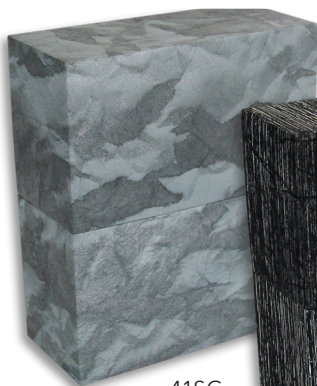

Simplicity® Earthurn

41SG

Slate Grey

416AB

Antique Black

Engraving is available on Floral and Wood Grain Simplicity Earthurns®

41603

Also available in Extra Large - 41603XL