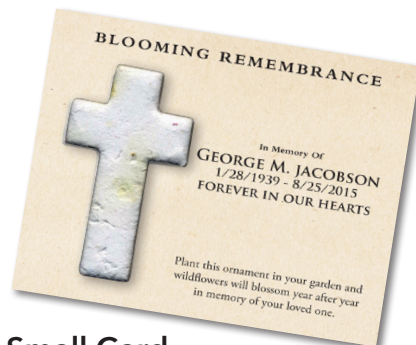

Mini Card

41BMC

4"L x 3"W

Small Card

41BSC

4.25"L x 3.66"W