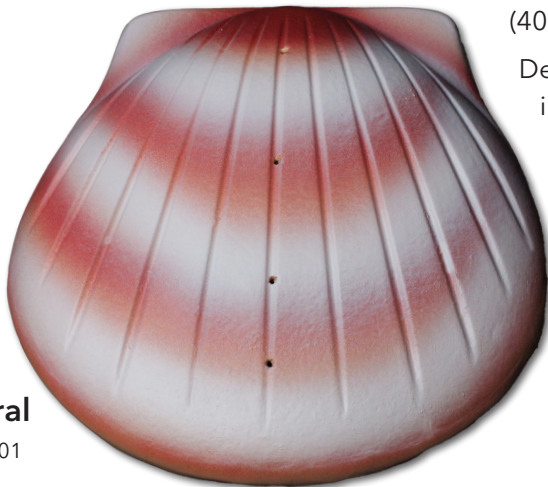

16" L x 16" W x 6.25" H
(400 Cubic Inches)
Designed for use
in deep water

Coral
CS-01