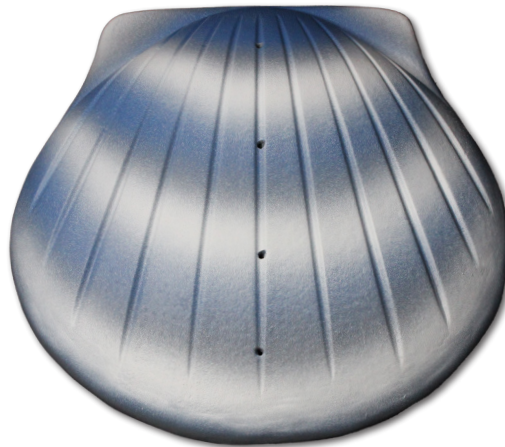

Water Biodegradable Urns

Water Biodegradable Urns are the perfect option to say goodbye to a loved one at sea. Most are designed to float briefly before gracefully sinking, for a memorable and healing goodbye on the water.

Shell