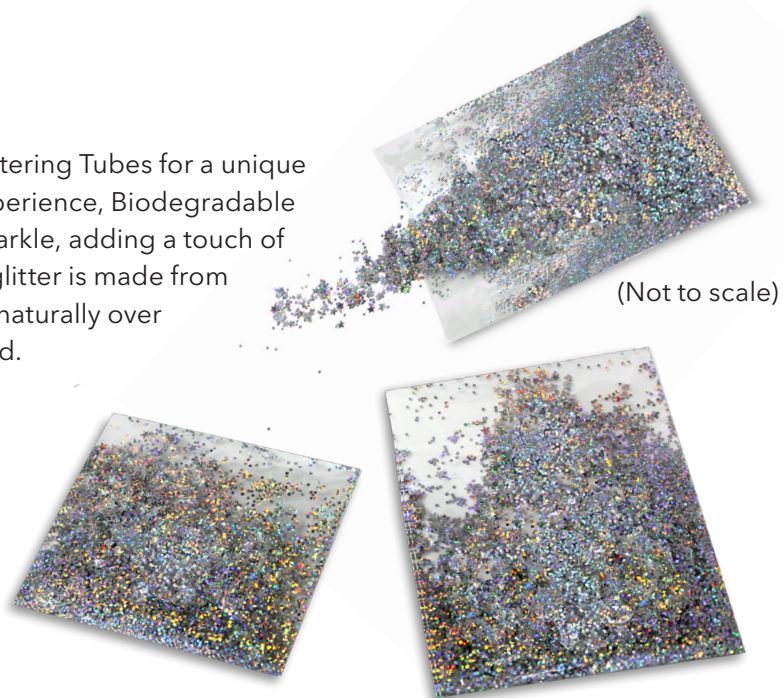

Biodegradable Glitter

Specially designed to accompany our Scattering Tubes for a unique and environmentally friendly memorial experience, Biodegradable Glitter provides a vibrant and reflective sparkle, adding a touch of beauty and symbolism to scattering. Our glitter is made from biodegradable materials that break down naturally over time. Easy-to-open, leaving no trace behind.

Large: 21.25 g
Small: 4.2 g

Pre-packaged in a sealed bag.
When filling the urn, the biodegradable glitter can be mixed with the cremated remains.