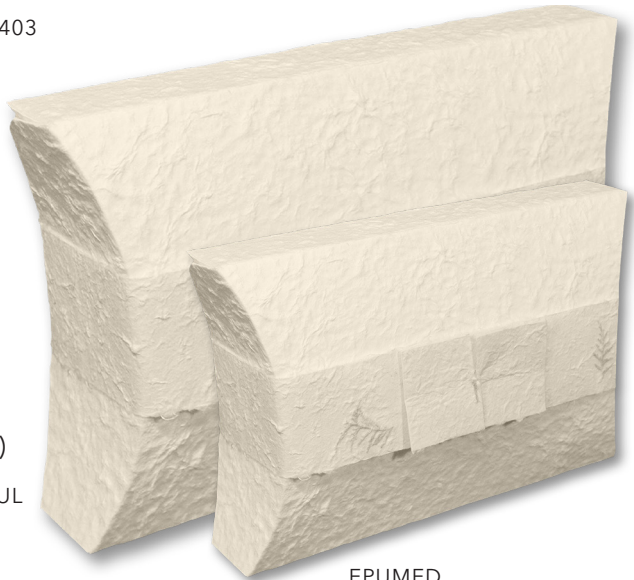

Floral

41SWG

Wood-Grain

Large: 3.75"L x 8.25"W x 10"H (240 Cubic Inches)
Extra Large: 4"L x 8.5"W x 10.75" H (305 Cubic Inches)

Extra Large only

Purity® Earthurn

Large: 6.75"L x 9.5"W x 5.5"H (210 Cubic Inches)
 Extra Large: 7.5"L x 10.8"W x 7.2"H (280 Cubic Inches)

Economy Pillow Earthurn®

Large: 13"L x 9"W x 4"H (230 Cubic Inches)
 Medium: 8.75"L x 5.75"H x 4"H (100 Cubic Inches)

Engraving available on Purity®,
 Economy Pillow, and Reflect Earthurns®

EPUL

EPUMED

Reflect® Earthurn