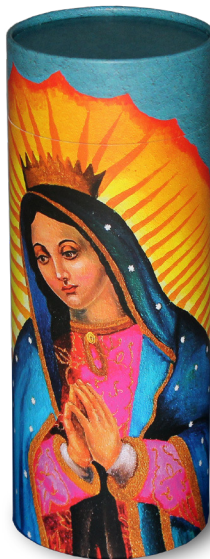

Our Lady of Guadalupe STOL