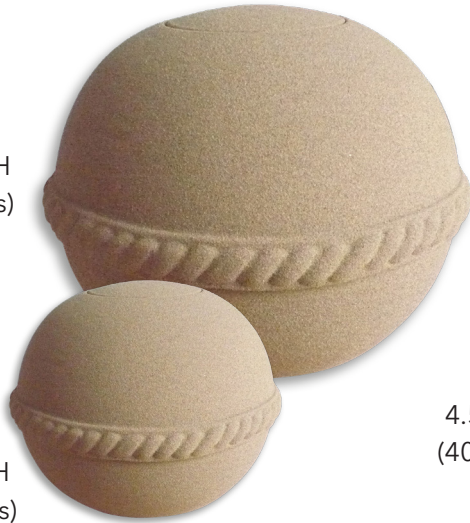

Round, Sand

Large: SGRS
9.75" Dia. x 8.25"H
(210 Cubic Inches)

Mini: SGQSM
4.5" Dia. x 4.5"H
(40 Cubic Inches)