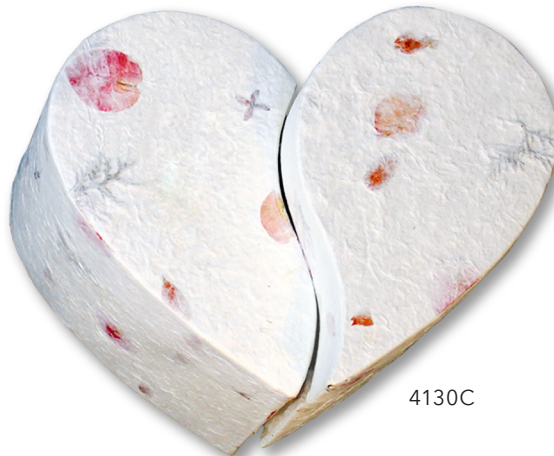

4130C

Companion
(Floral Only)
8.75"L x 11"W x 7.25"H
(400 Cubic Inches)