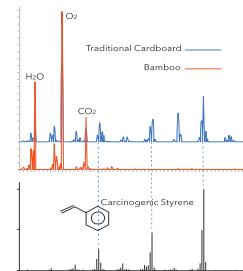

Bamboo burns cleaner and is better for the Earth

Independent lab testing showed that our caskets and containers burn at a lower temperature than traditional cardboard containers. Our products release only H_2O , O_2 , and CO_2 when burned, and do not emit the high-weight polymers and carcinogens that cardboard containers do when burned.