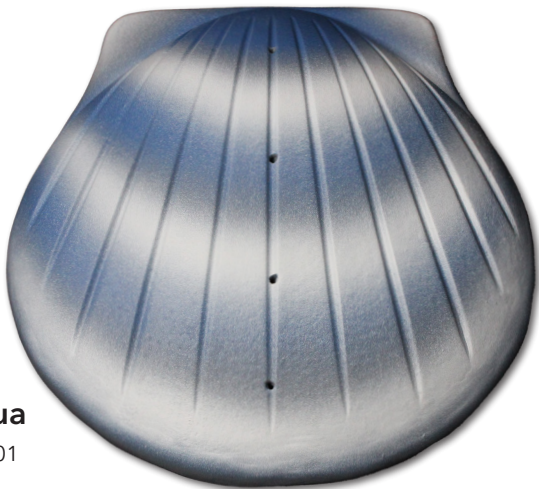

4110NM 4110NMED 4110N

^ = available in Medium

* = available in Extra Large

The Shell™

The Shell Urn is crafted from recycled molded paper, and each urn is hand-painted using water-based paints, making the Shell Urn the perfect eco-friendly biodegradable urn for water scattering. For each Shell Urn, a donation is made in memory of the deceased to an ocean conservation organization. This urn can accommodate two sets of remains. Custom colors available upon request. Matching brass keepsake available.