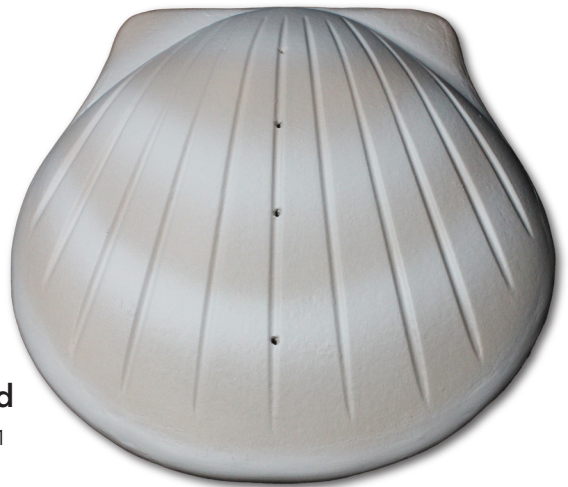

The Shell™

The Shell Urn is crafted from recycled molded paper, and each urn is hand-painted using water-based paints, making the Shell Urn the perfect eco-friendly biodegradable urn for water scattering. For each Shell Urn, a donation is made in memory of the deceased to an ocean conservation organization. This urn can accommodate two sets of remains. Custom colors available upon request. Matching brass keepsake available.

Sand
SS-01

16" L x 16" W x 6.25" H
(400 Cubic Inches)
Designed for use
in deep water

Brass Shell Keepsake

(Not to scale)
2.75" L x 3" W
(5 Cubic Inches)

Patina Blue Patina Green

SKSB

SKSB-G