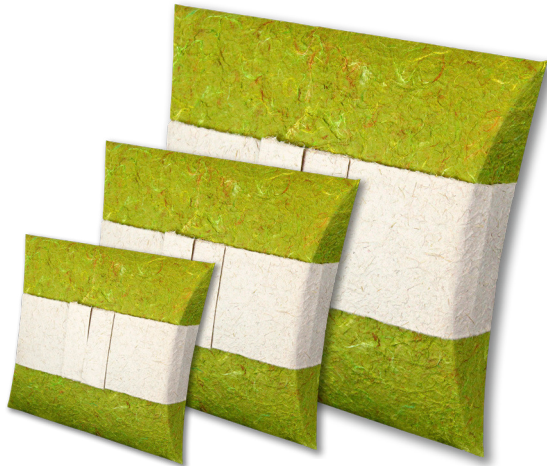

Green ^

4110GM   4110GMED   4110G